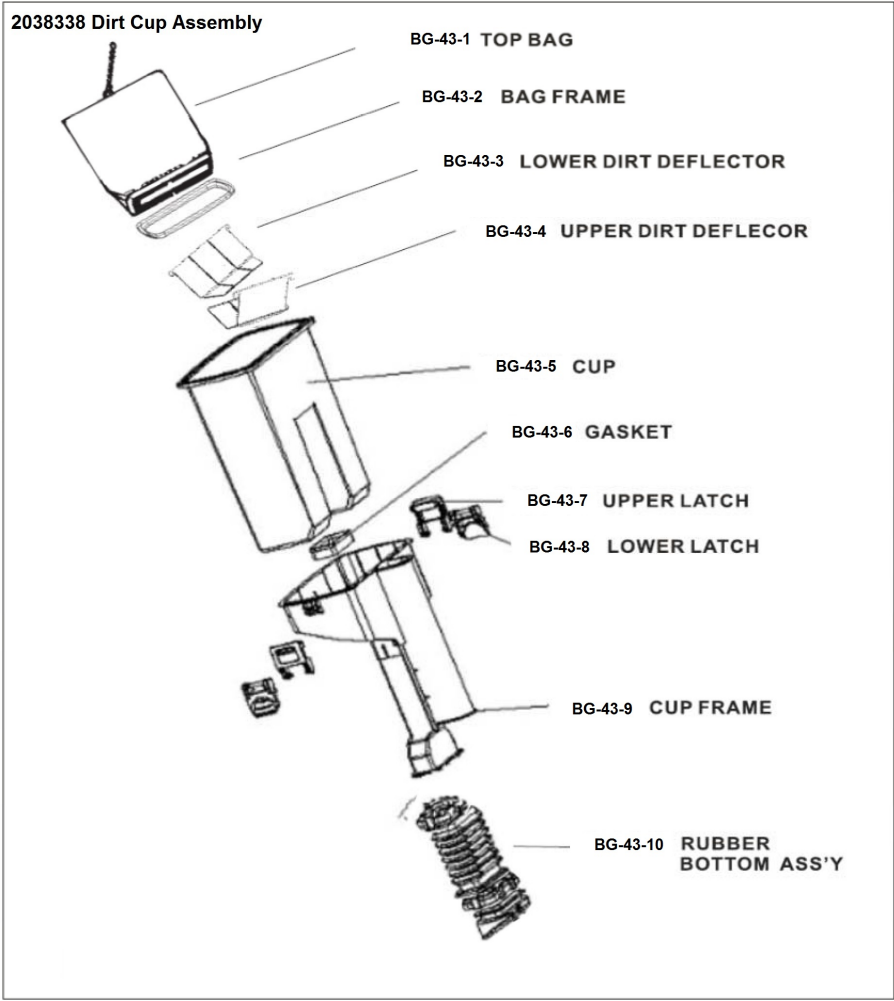

Actual size of Foot is 16"

Bissell BigGreen Commercial
ProCup 16 Model BG102DC

KEY	PART NO	DESCRIPTION
1	2037848	Cord Retainer Set
2	2038328	Handle Tube Assy Upper w/Handle Grip (does not come with nut & bolt)
3	2037853	Cord Yellow - 50 ft
4	2038304	Height Adjustment Knob
5	2038301	Hood, Chrome w/ Name Plate
6	2038312	Switch, Push
7	2038329	Handle Tube, Lower
8	2037828	Motor Assembly
9	2038313	Gasket, Motor
10	2037847	Fan
11	2038331	Handle Socket Assy w/ Spring
12	2038319	Bumper 16"
13	2038316	Cover, Fan Chamber
14	2038308	Foot Pedal
15	2037843	Belt
16	2038311	Base Assy 16" w/ Magnet
17	2038321	Front Wheel (qty 1)
18	2037842	Rear Wheel & Axle Assembly
19	2038320	Rear Wheel (qty 1)
20	2038334	Brush Assembly, AL - 16"
21	2038337	Plate Assy, Bottom - 16"
xx	2038338	Dirt Cup Assy
xx	BG-43-10	Rubber Bottom Assy, Dirt Cup
xx	BG-43-1	Spring & Bag
xx	2038302	Bushing, Strain Relief
xx	2038303	Screw, Shoulder
xx	2038305	Air Inlet Duct (RH)
xx	2038307	Spring, Foot Pedal
xx	2038309	Spring, Hood
xx	2038314	Air Inlet Duct (LH)
xx	2038315	Spring, Adapter Retainer
xx	2038317	Magnet (qty 1)
xx	2038322	Carbon Motor Brush
xx	2038324	Base Assy, Motor
xx	2038335	Bristle Strip 16"
xx	2038326	Rubber Cap Ends for all Rollers
xx	2038327	Fan Washer
xx	1600498	Nut & Bolt Set