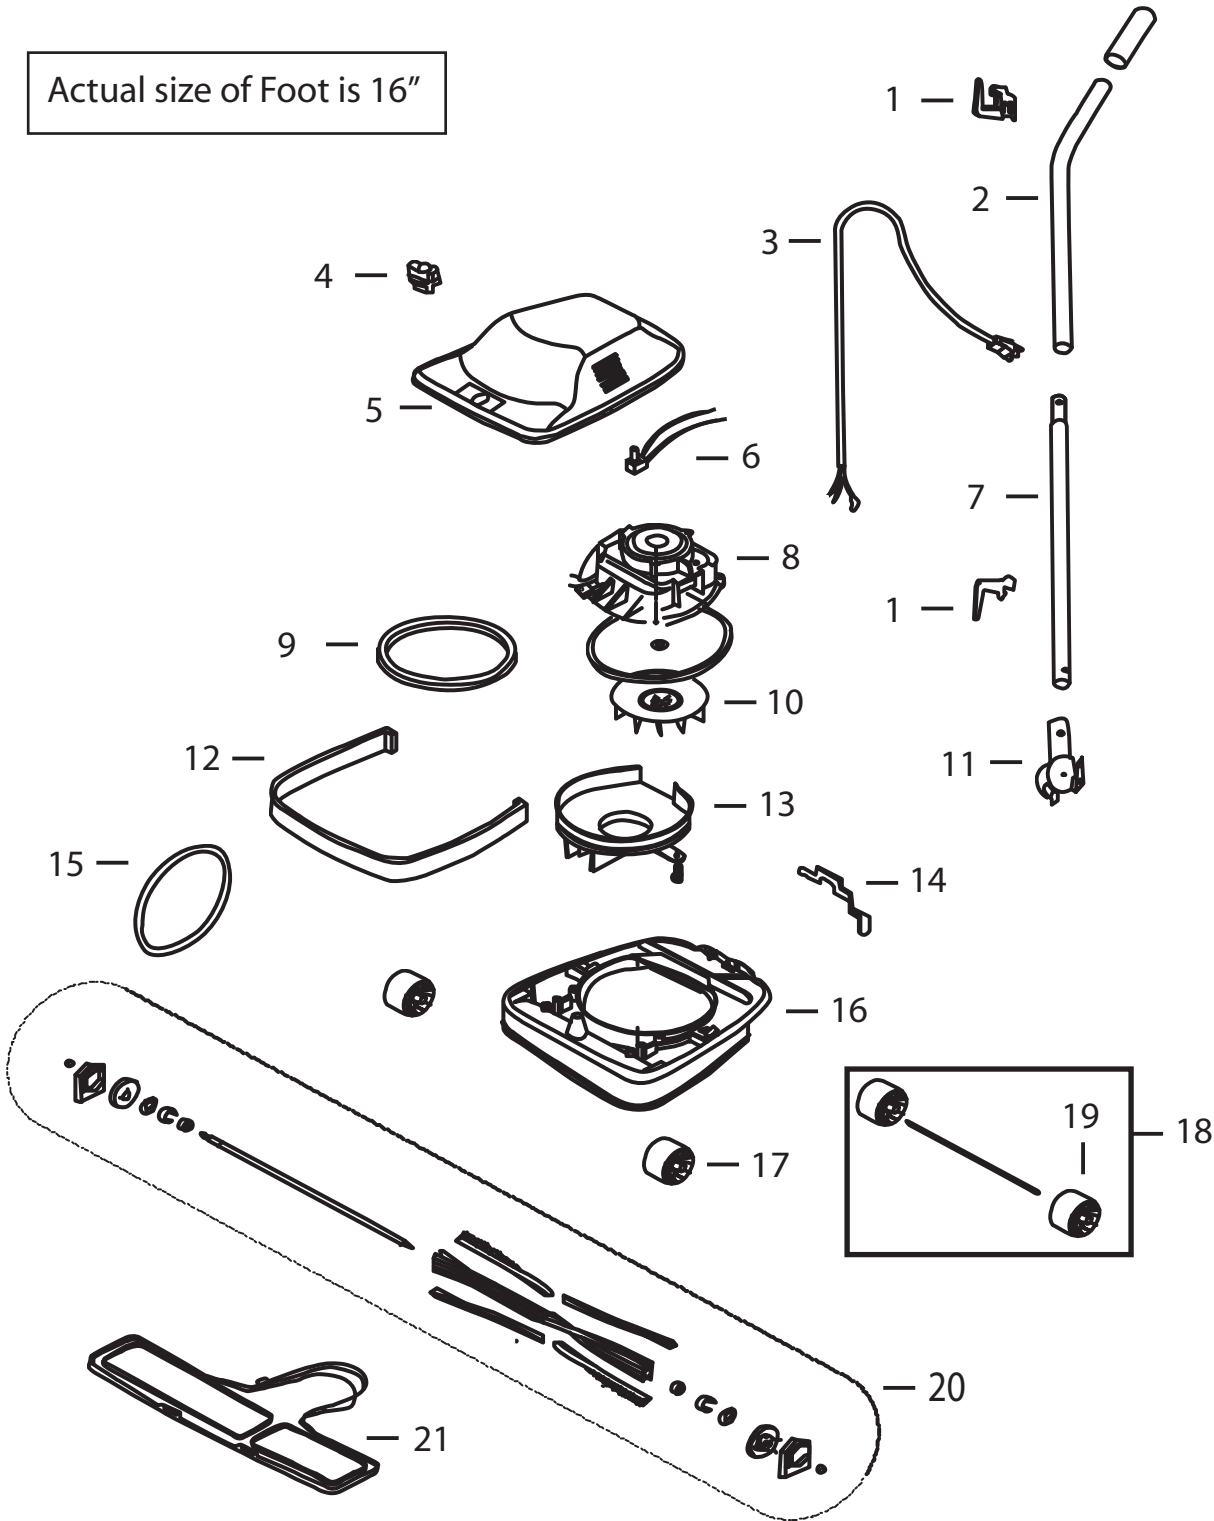

Actual size of Foot is 16"

Bissell BigGreen Commercial
ProCup 16 Model BG102DC

KEY	PART NO	DESCRIPTION
1	2037848	Cord Retainer Set
2	2038328	Handle Tube Assy Upper w/Handle Grip (does not come with nut & bolt)
3	2037853	Cord Yellow - 50 ft
4	2038304	Height Adjustment Knob
5	2038301	Hood, Chrome w/ Name Plate
6	2038312	Switch, Push
7	2038329	Handle Tube, Lower
8	2037828	Motor Assembly
9	2038313	Gasket, Motor
10	2037847	Fan
11	2038331	Handle Socket Assy w/ Spring
12	2038319	Bumper 16"
13	2038316	Cover, Fan Chamber
14	2038308	Foot Pedal
15	2037843	Belt
16	2038311	Base Assy 16" w/ Magnet
17	2038321	Front Wheel (qty 1)
18	2037842	Rear Wheel & Axle Assembly
19	2038320	Rear Wheel (qty 1)
20	2038334	Brush Assembly, AL - 16"
21	2038337	Plate Assy, Bottom - 16"
xx	2038338	Dirt Cup Assy
xx	BG-43-10	Rubber Bottom Assy, Dirt Cup
xx	BG-43-1	Spring & Bag
xx	2038302	Bushing, Strain Relief
xx	2038303	Screw, Shoulder
xx	2038305	Air Inlet Duct (RH)
xx	2038307	Spring, Foot Pedal
xx	2038309	Spring, Hood
xx	2038314	Air Inlet Duct (LH)
xx	2038315	Spring, Adapter Retainer
xx	2038317	Magnet (qty 1)
xx	2038322	Carbon Motor Brush
xx	2038324	Base Assy, Motor
xx	2038335	Bristle Strip 16"
xx	2038326	Rubber Cap Ends for all Rollers
xx	2038327	Fan Washer
xx	1600498	Nut & Bolt Set